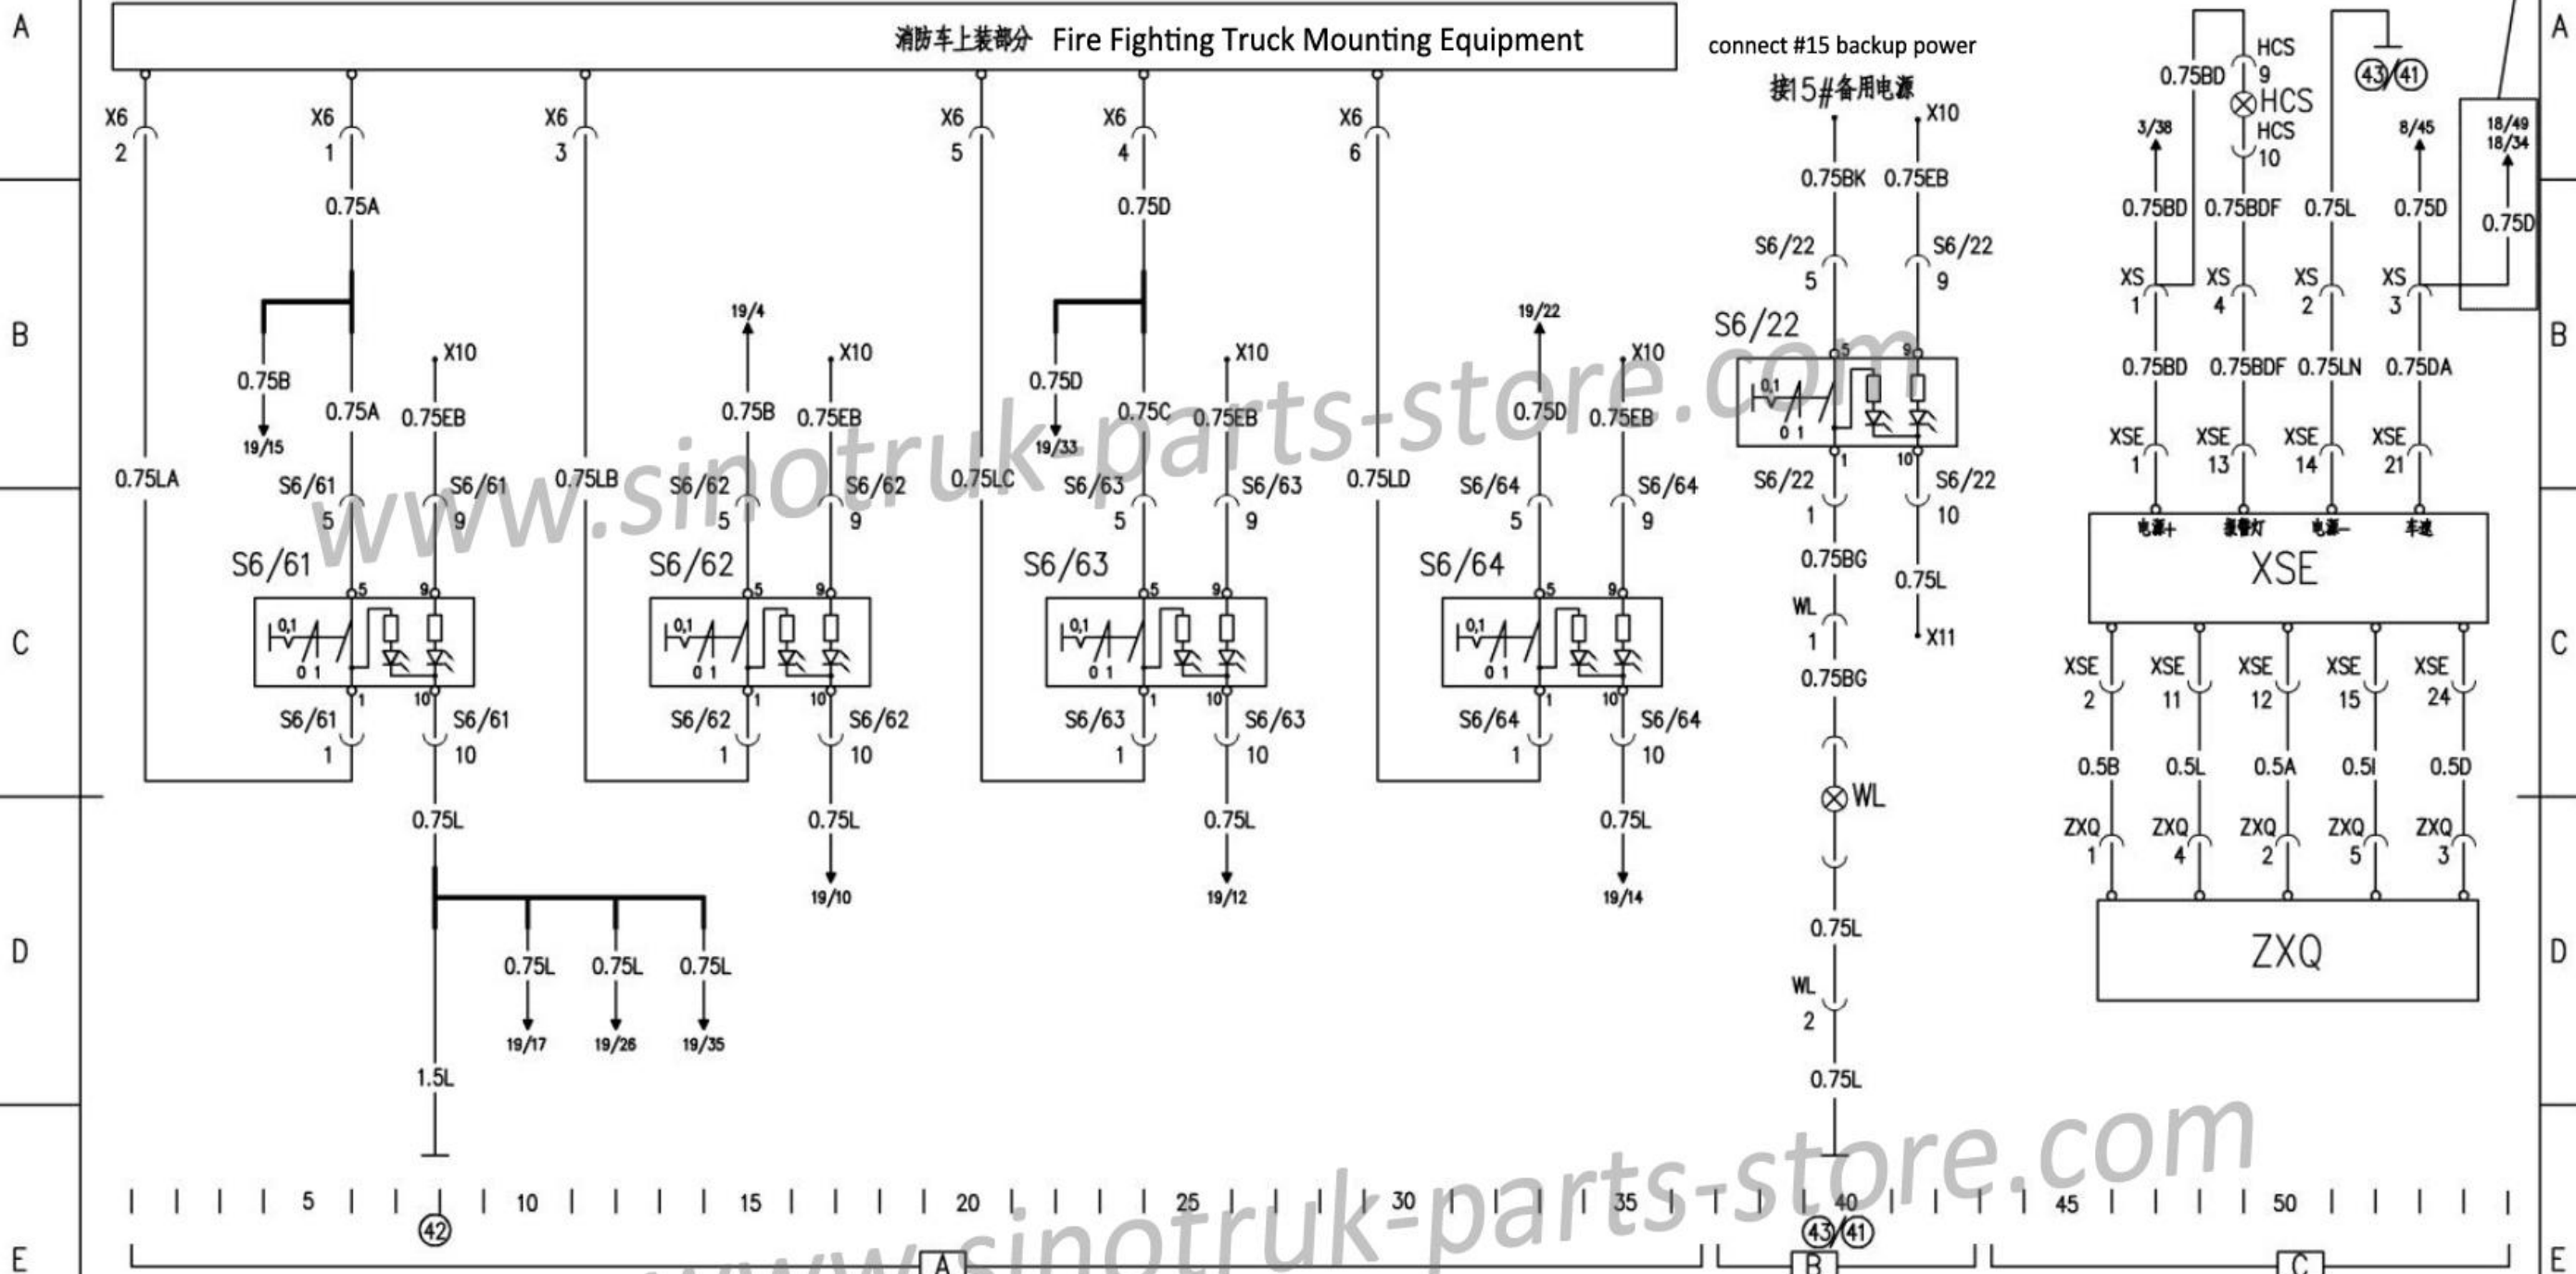

消防车上装部分 Fire Fighting Truck Mounting Equipment

S6/61	Gear switch
S6/62	Ball valve heating switch
S6/63	Tank water outlet switch
S6/64	Self-protection switch
S6/22	Warning light switch
WL	Warning light switch

XSE	Speed limiter ECU
ZXQ	Speed limiter actuator
HCS	Overspeed, error indicator

- ④1 Ground point on the left side of the cab
- ④2 Grounding point in the middle of the cab
- ④3 Grounding point in the middle of the cab