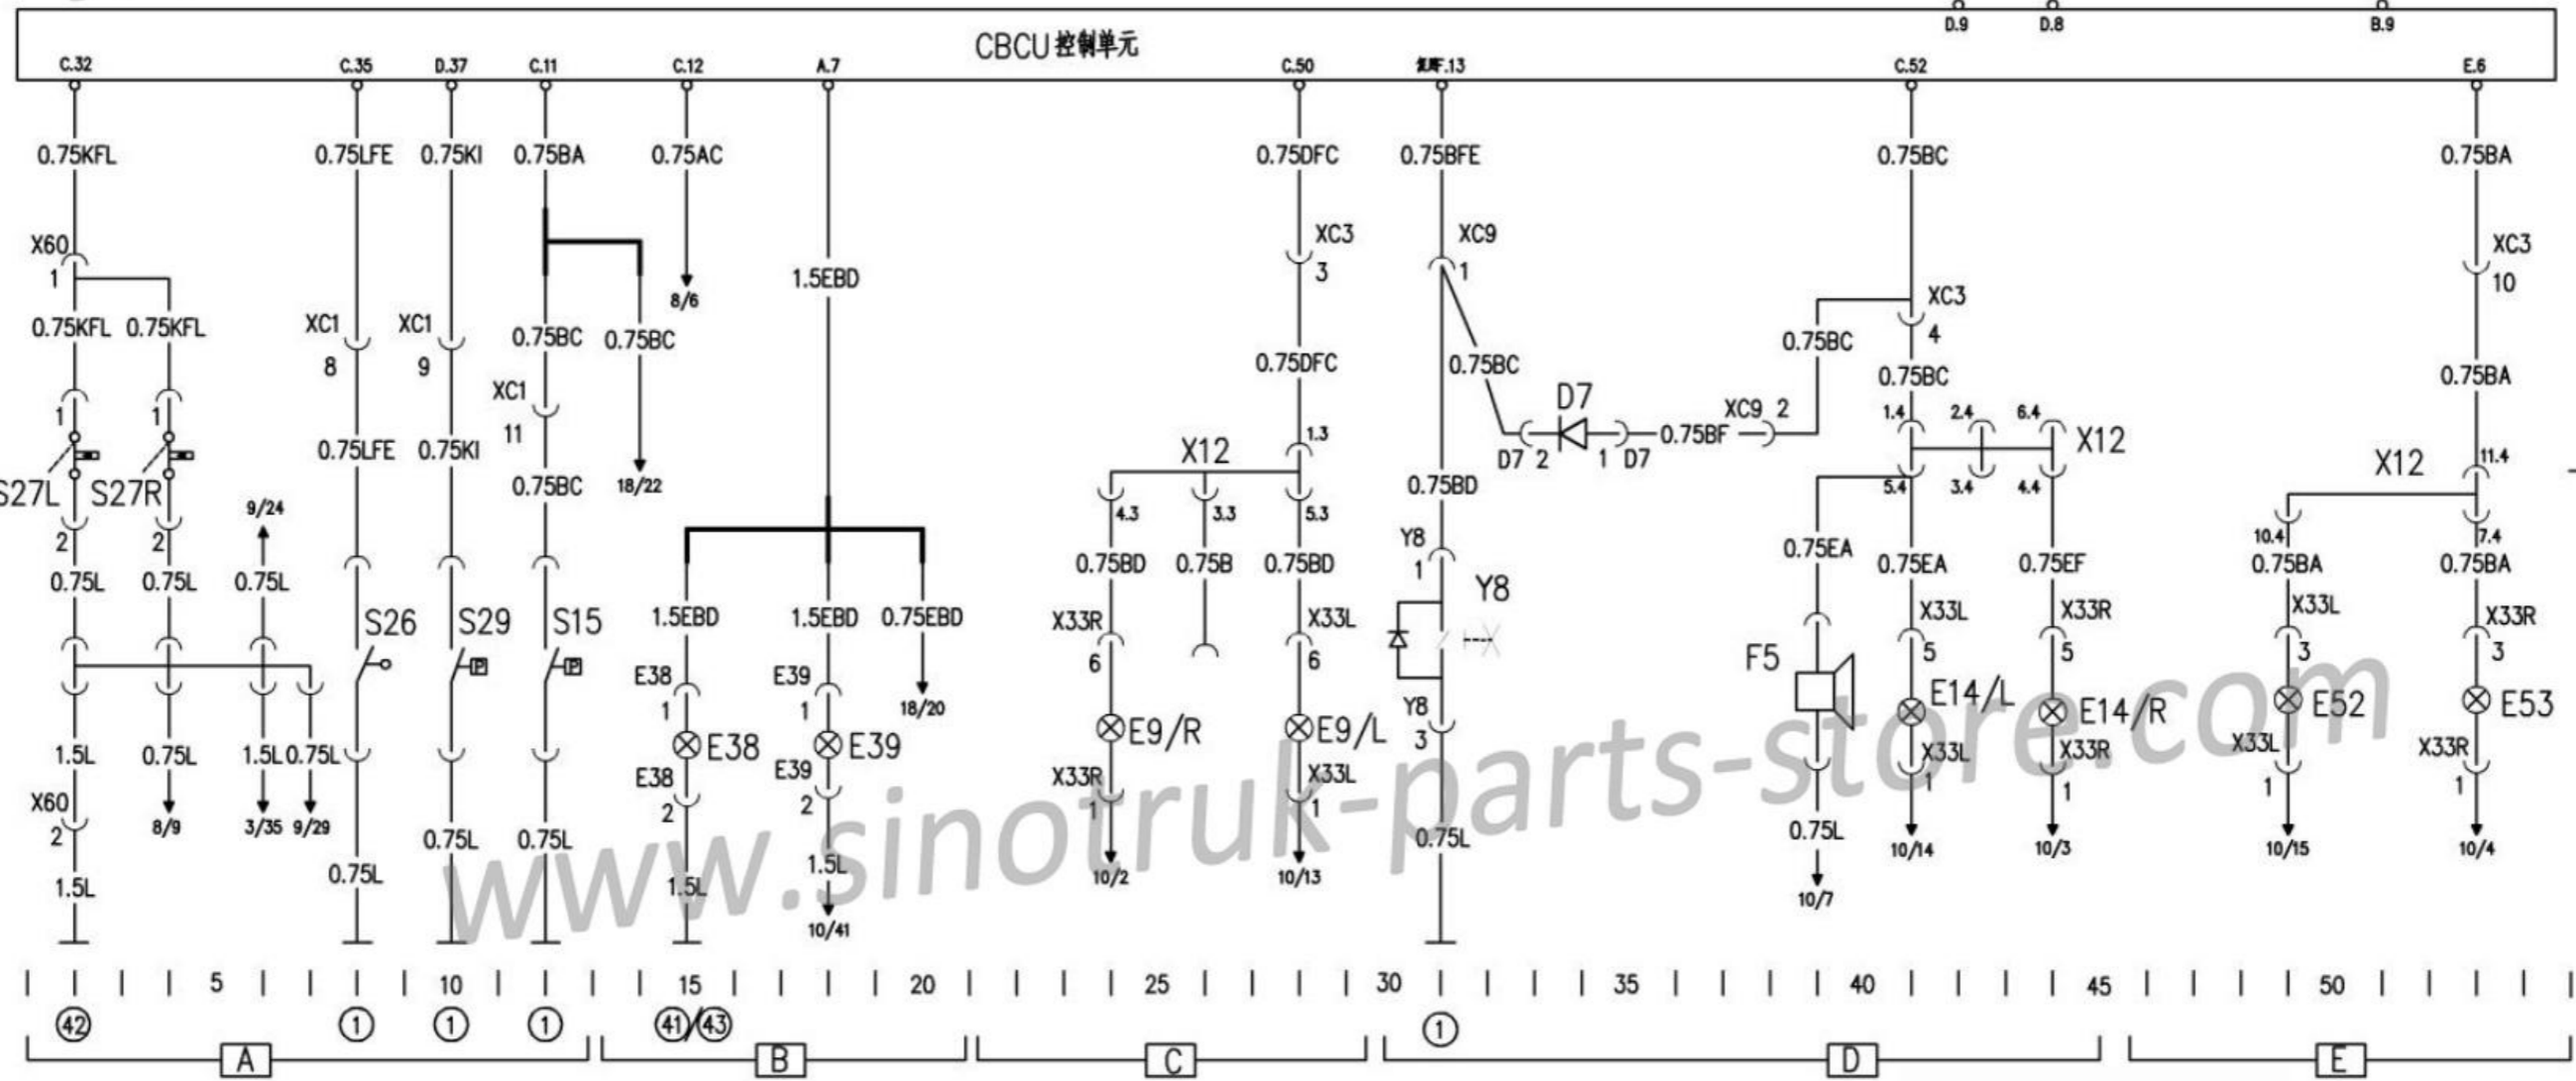

00007777000

www.sinotruk-parts-store.com

S26	Low range signal switch
S27L	Cab left lock signal switch
S27R	Cab right lock signal switch
S29	Air filter clogging alarm switch
R11	Air dryer
D7	Diode
F5	Reversing buzzer

E38\E39	Left and right front fog lamps
E52\E53	Left and right brake lights
E9/L,R	Left and right rear fog lights
E14/L,R	Left and right reversing lights
Y8	Center follow-up steering solenoid valve
S15	Reverse signal switch

①	Battery negative
④①	Grounding point on the left side of the cab
④②	Grounding point in the middle of the cab
④③	Grounding point on the right side of the cab

A	Switch signal input
B	Front fog lights
C	Rear fog lamps
D	Reversing lights
E	Brake light