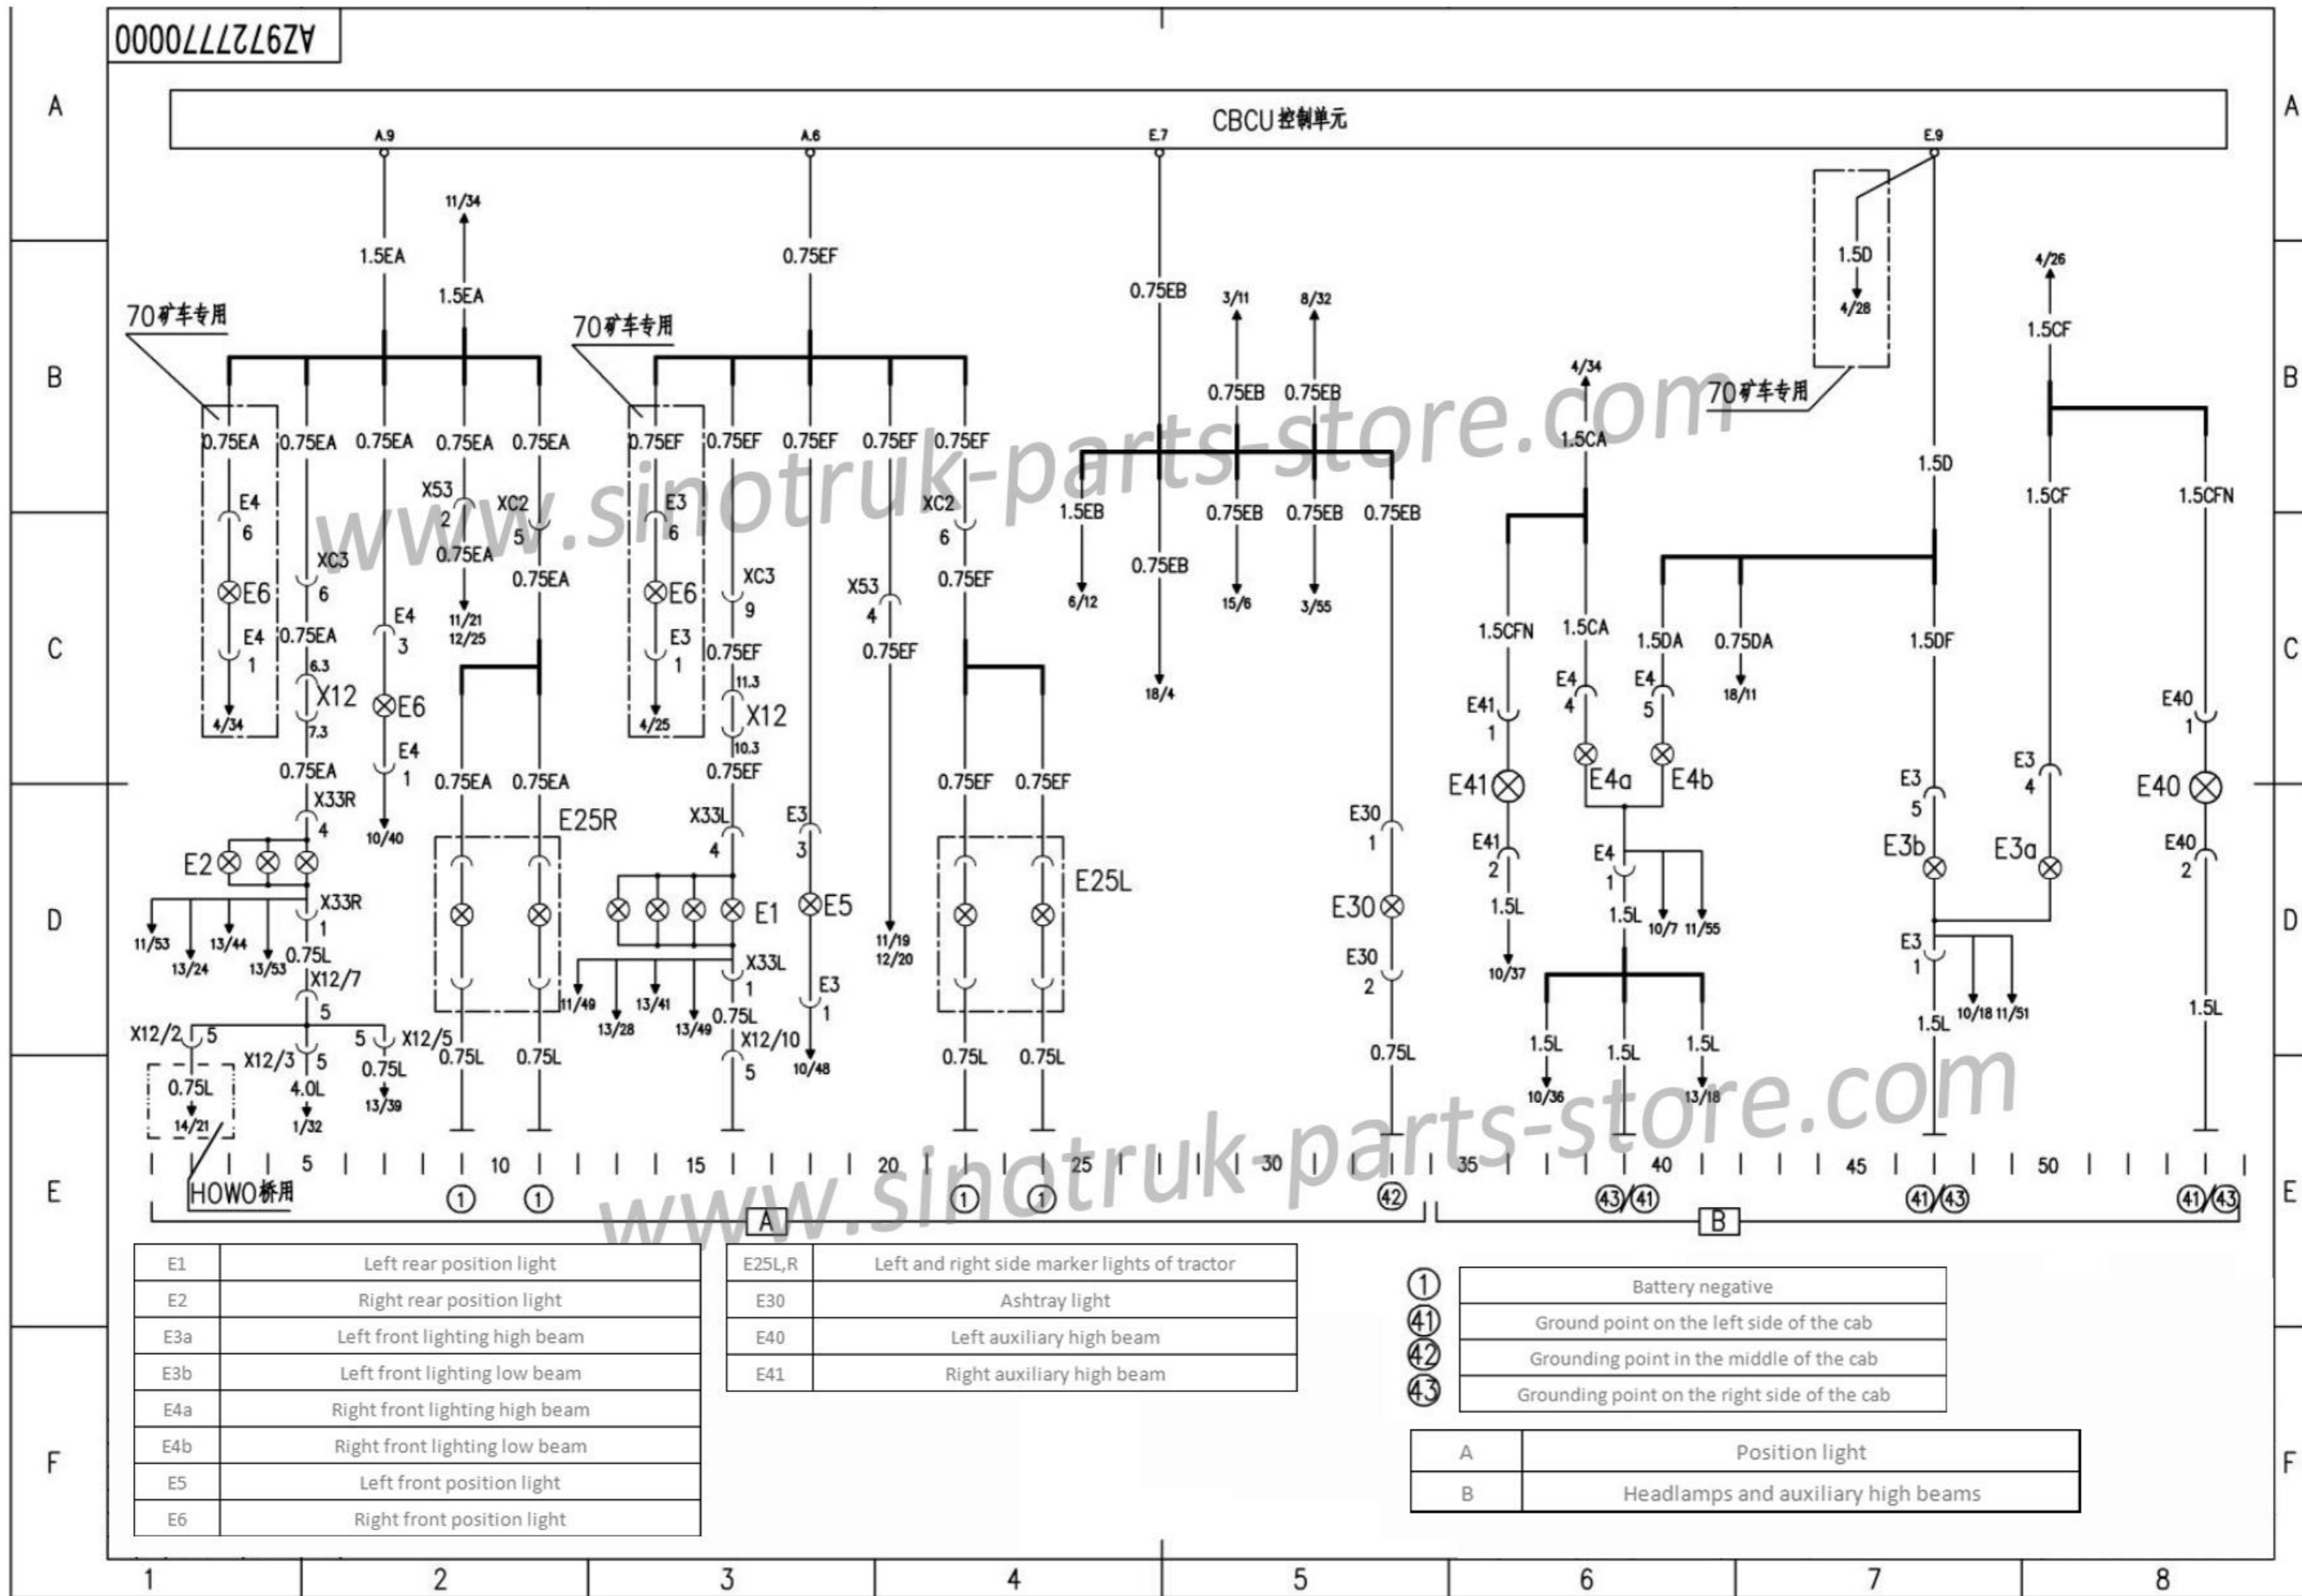

0000LLZL6ZV

E1	Left rear position light
E2	Right rear position light
E3a	Left front lighting high beam
E3b	Left front lighting low beam
E4a	Right front lighting high beam
E4b	Right front lighting low beam
E5	Left front position light
E6	Right front position light

E25L,R	Left and right side marker lights of tractor
E30	Ashtray light
E40	Left auxiliary high beam
E41	Right auxiliary high beam

①	Battery negative
④①	Ground point on the left side of the cab
④②	Grounding point in the middle of the cab
④③	Grounding point on the right side of the cab