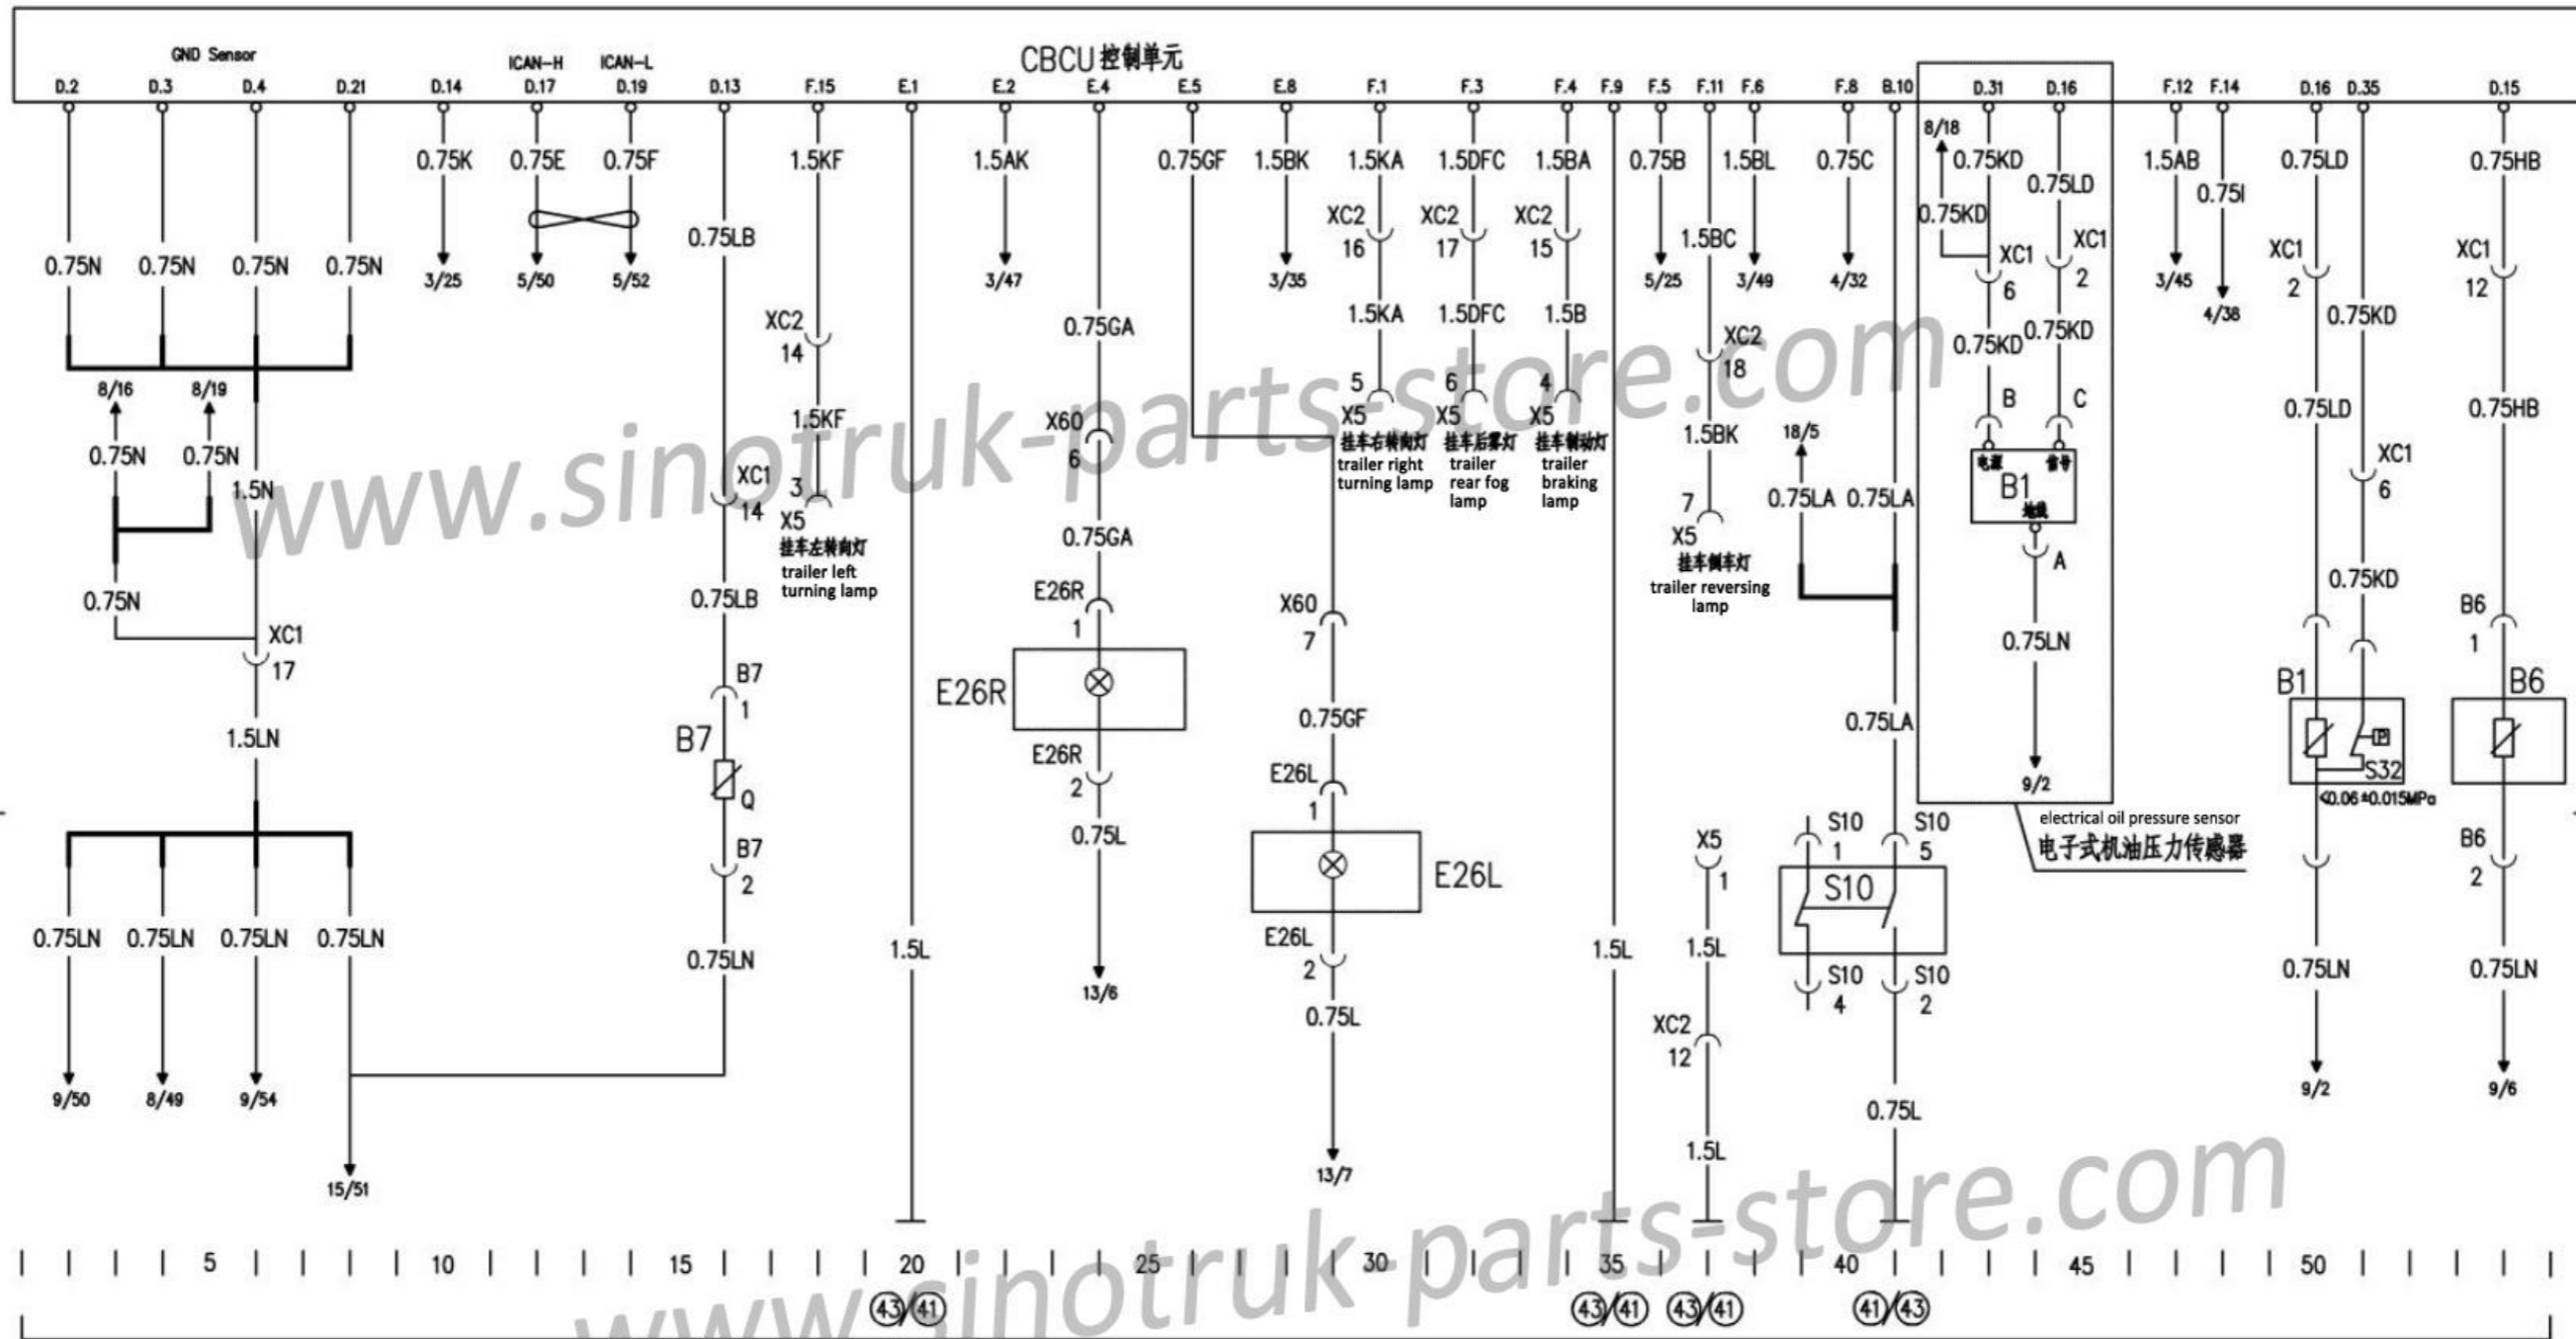

AZ9727770000

CBCU 控制单元

电子式气压传感器  
electrical air pressure sensor

装配MTC01324时  
while installing MTC01324

B4	Air pressure sensor 1	B9	Vehicle speed sensor
B5	Air pressure sensor 2	MCS	Menu knob
S28	Seat belt lock signal switch	①	Battery negative
S30	Spring energy storage signal switch	④①	Ground point on the left side of the cab
S31	Auxiliary gas signal switch	④③	Grounding point on the right side of the cab

CBCU 控制单元

000077770000

CBCU控制单元

B7	Fuel sensor
X5	7-hole trailer socket
E26L	Left turn signal
E26R	Right turn signal
B1	Oil pressure sensor

B6	Water temperature sensor
S32	Oil pressure alarm switch
S10	Brake switch

①	Battery negative
④①	Ground point on the left side of the cab
④③	Grounding point on the right side of the cab

CBCU控制单元