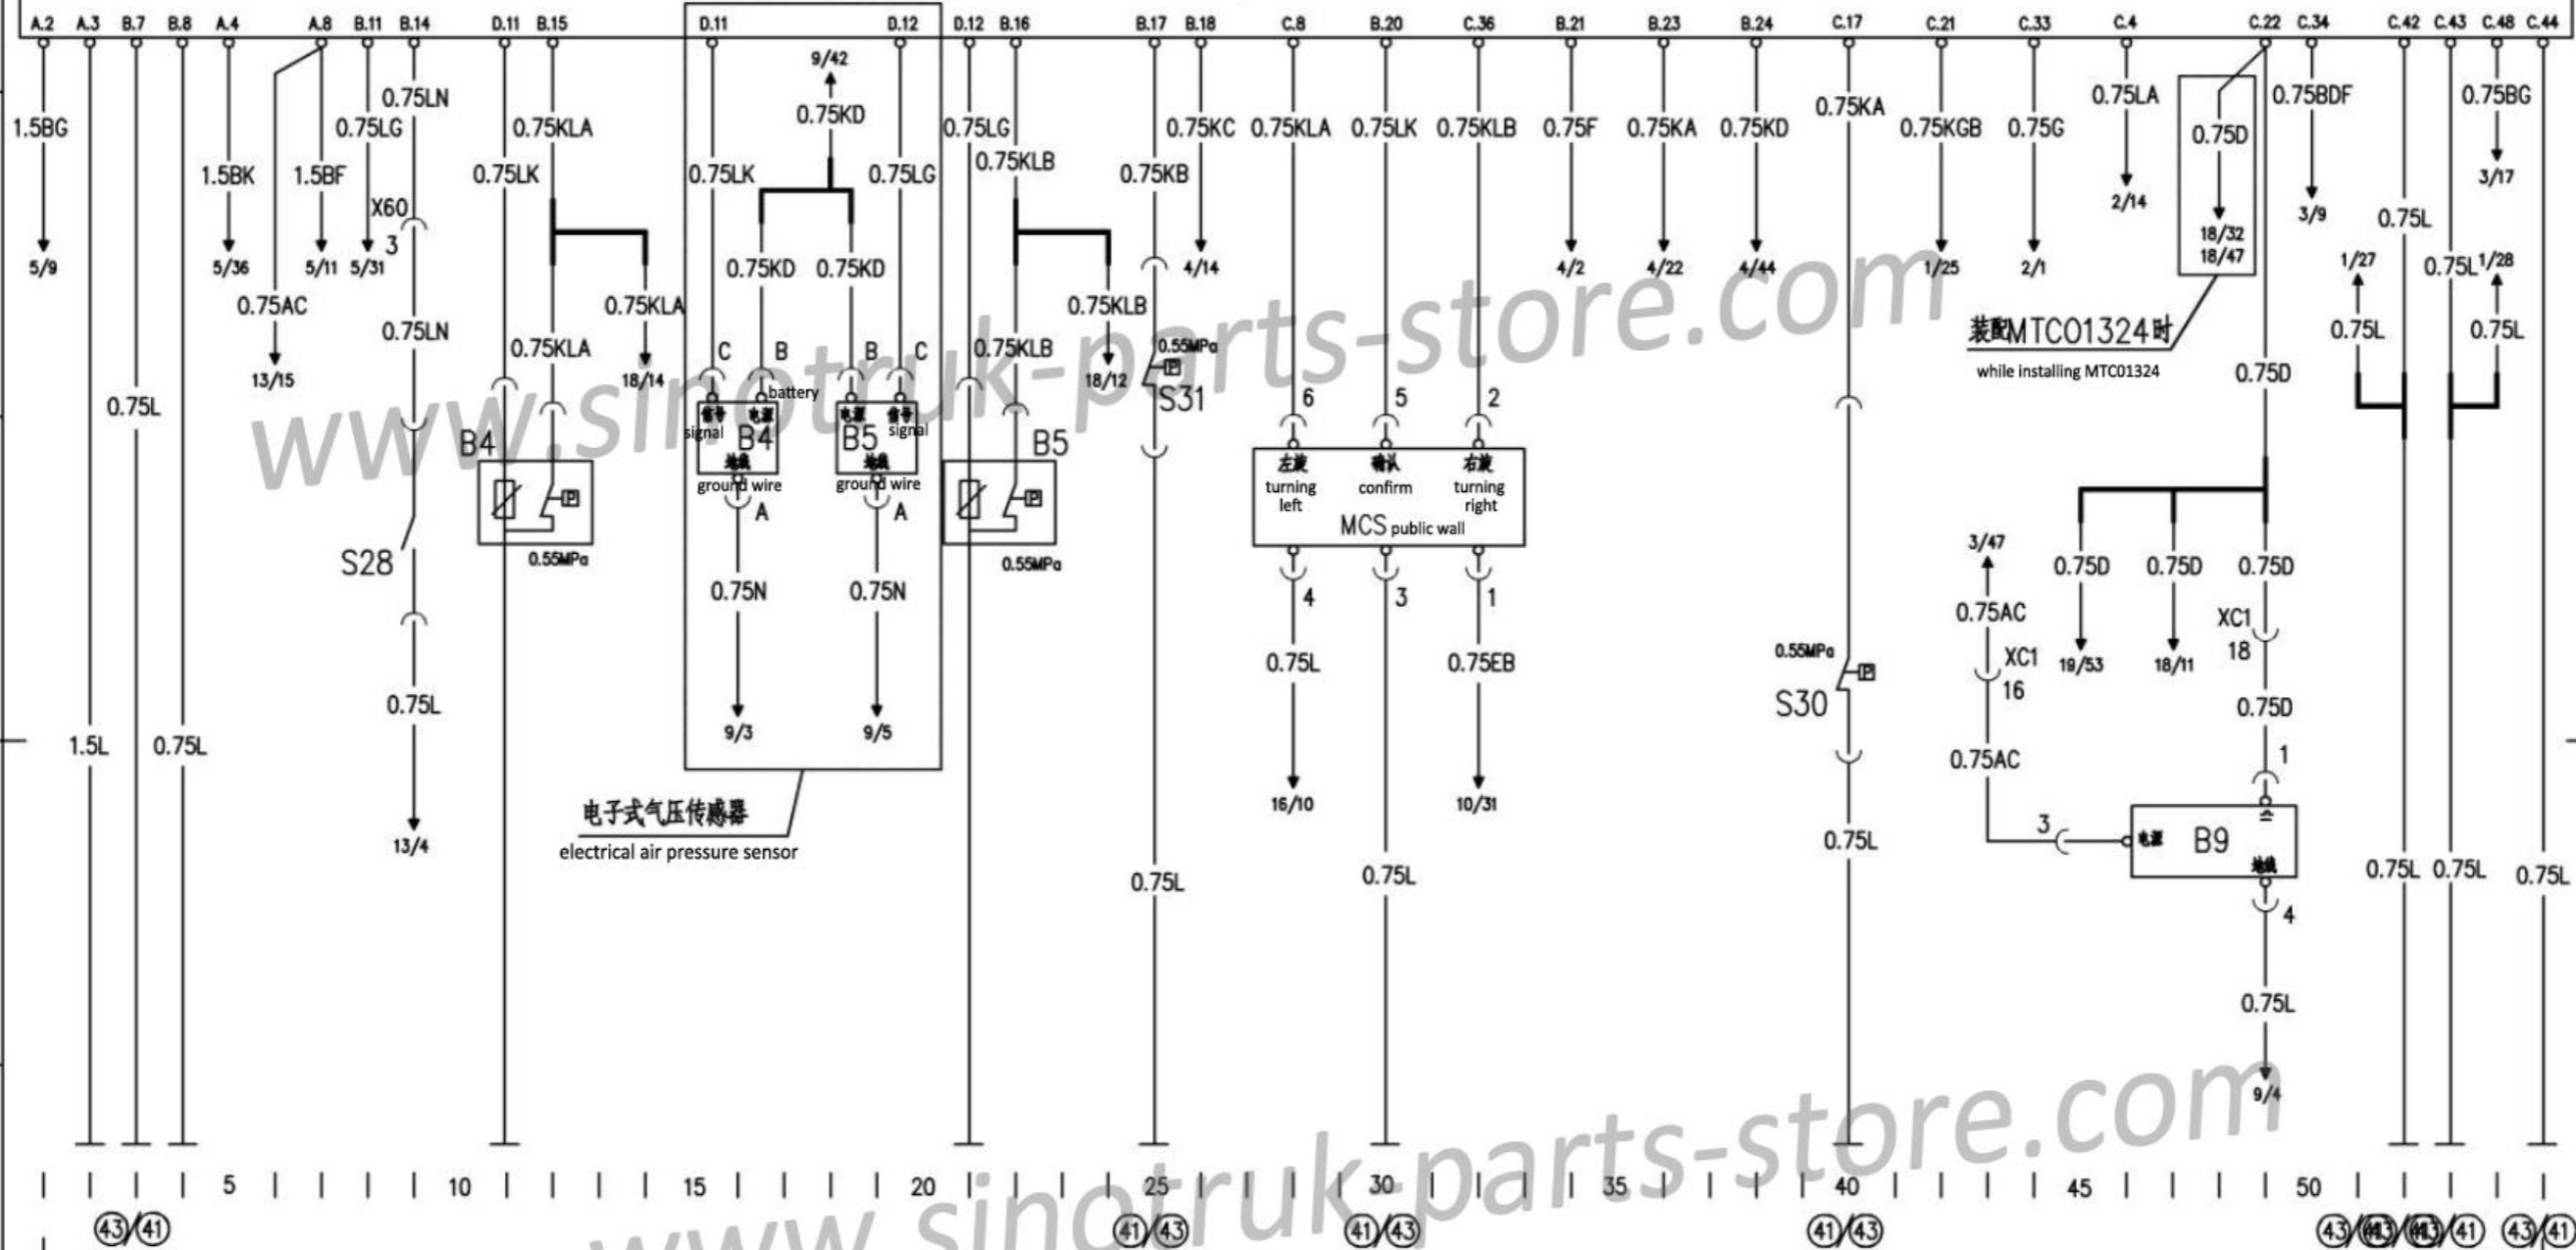

AZ9727770000

CBCU 控制单元

电子式气压传感器  
electrical air pressure sensor

装配MTC01324时  
while installing MTC01324

B4	Air pressure sensor 1	B9	Vehicle speed sensor
B5	Air pressure sensor 2	MCS	Menu knob
S28	Seat belt lock signal switch	①	Battery negative
S30	Spring energy storage signal switch	④①	Ground point on the left side of the cab
S31	Auxiliary gas signal switch	④③	Grounding point on the right side of the cab

CBCU 控制单元

000077770000

CBCU控制单元

B7	Fuel sensor
X5	7-hole trailer socket
E26L	Left turn signal
E26R	Right turn signal
B1	Oil pressure sensor

B6	Water temperature sensor
S32	Oil pressure alarm switch
S10	Brake switch

①	Battery negative
④①	Ground point on the left side of the cab
④③	Grounding point on the right side of the cab

CBCU控制单元