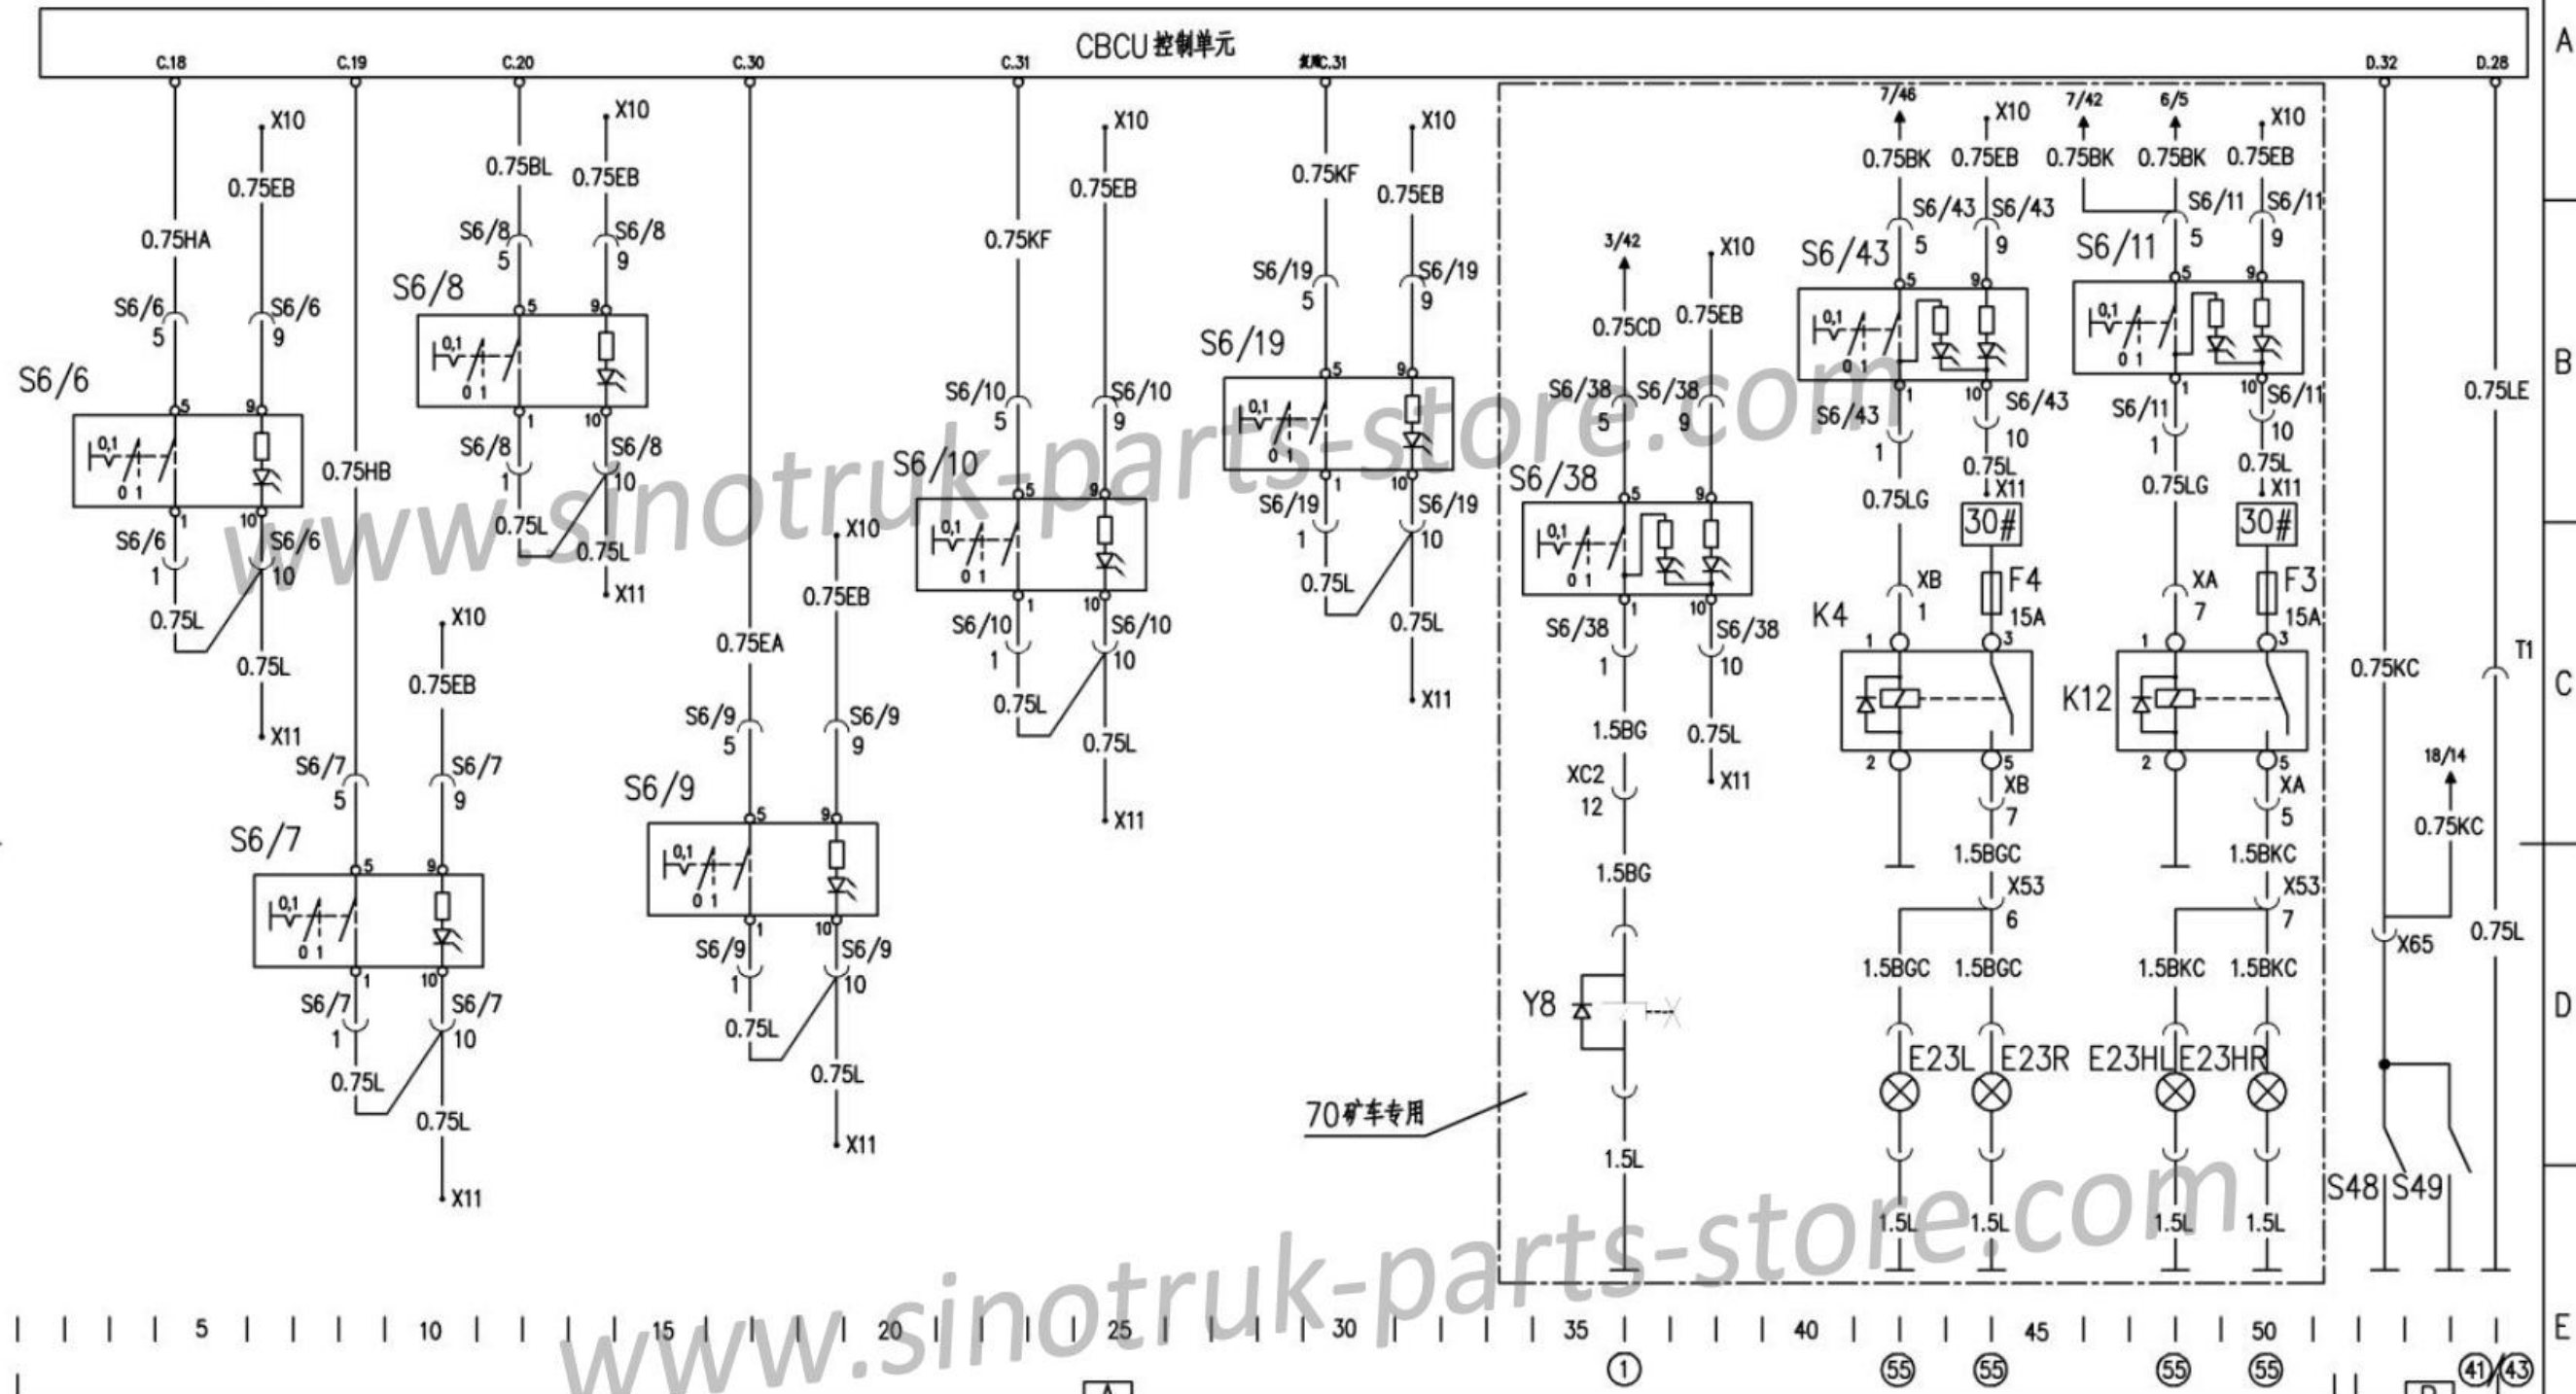

0000/LL7L6ZV

CBCU控制单元

S48	Horn button on steering wheel
S49	Horn button on steering wheel
S6/6	PTO switch
S6/7	PTO neutral switch
S6/8	Wheel differential switch
S6/9	Axle differential switch
S6/10	All-wheel drive switch
S6/11	Work light switch

S6/19	Lifting axle lift switch
X10	Rocker switch lighting positive and negative splitter
X11	Rocker switch lighting positive and negative splitter
T1	Lifting axle mode conversion connector
S6/38	Brake cooling switch
Y8	Brake cooling solenoid valve
S6/43	Headlight work light switch
K4	Headlight working light relay

K12	Work light relay
E23	Working lamp
A	Rocker switch
B	Horn button on steering wheel

1 2 3 4 5 6 7 8